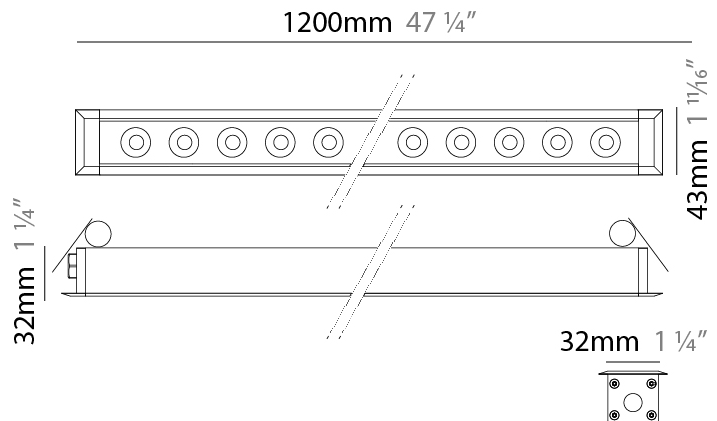

1. To build a product code in our configurator select the specify button on the base model # product page
2. To build a manual product code on this datasheet choose from the options listed below in blue font and add the suffix to the base model #

GENERAL

Series: Mini Corniche
Brand: Platek
Division: Exterior
Mounting Type: Recessed
Mounting Location: Ceiling
Subcategory: Downlight

PHYSICAL

Shape: Rectangle
Length (mm): 1220
Length (in): 48 1/32
Width (mm): 43
Width (in): 1 3/4
Height (mm): 32
Height (in): 1 1/4
Ceiling Thickness (mm): 2 - 13
Ceiling Thickness (in): 1/16 - 1/2
Light Distribution: Downlight
Weight (kg): 2.7
Weight (lbs): 5.9
Diffuser: Clear tempered glass
Gasket: Gore-Tex valve to prevent condensation
Fixture Finish: BLK / WHI / GRY / COR / ANT / BRZ
Fixture Material: Extruded Aluminum
Cut-out Measurements: 36mm / 1 7/16" x 1210mm / 47 5/8"

ELECTRICAL

Lamp Type: LED
Total Output Wattage (W): 46
Dimming: Bluetooth technology or DMX
Control Gear: DMX
Driver Included: No
Driver Location: Remote
Driver Type: Constant Current - Universal
Driver Class: Class 2
Input Voltage (V): 120 - 277
Constant Current (MA): 500

LED

Number of LEDs: 32
Color Temperature (°K): RGBW
CRI: >80 CRI
Lamp Life (hrs): 60000
Special LEDs offerings: RGBW

OPTICAL

Optic°: 26 / 40 / ELL

RATINGS AND CERTIFICATIONS

Certified By: Certified for North American Standards
IP rating: IP65
IK Rating: IK07
Bug Rating: B1 U0 G0