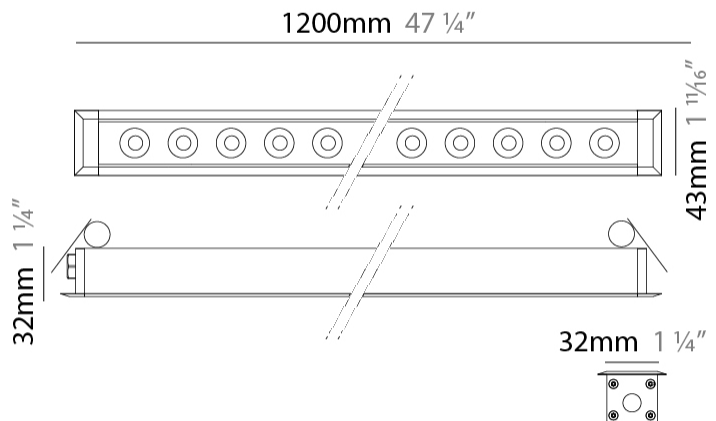

GENERAL

Series: Mini Corniche
Brand: Platek
Division: Exterior
Mounting Type: Recessed
Mounting Location: Ceiling
Subcategory: Downlight

PHYSICAL

Shape: Rectangle
Length (mm): 1220
Length (in): 48 ¹/₃₂
Width (mm): 43
Width (in): 1 ³/₄
Height (mm): 32
Height (in): 1 ¹/₄
Ceiling Thickness (mm): 2 - 13
Ceiling Thickness (in): 1/16 - 1/2
Light Distribution: Downlight
Weight (kg): 2.7
Weight (lbs): 5.9
Diffuser: Clear tempered glass
Gasket: Gore-Tex valve to prevent condensation
Fixture Material: Extruded Aluminum
Cut-out Measurements: 36mm / 1 7/16" x 1210mm / 47 5/8"

ELECTRICAL

Lamp Type: LED
Total Output Wattage (W): 40 / 20 (Dif) / 21 (Asy)
Driver Included: No
Driver Location: Remote
Driver Type: Constant Voltage - 120 / 277Vac
Input Voltage (V): 120
Output Voltage (V): 24
Upon Request: (Not included - see components [IP65 or higher enclosure to be supplied by others]) 0-10Vdc dimming / Phase dimming / Non-dimming 120/277Vac

LED

Number of LEDs: 36
Color Temperature (°K): 3000 / 4000
Max. Delivered Lumen (lm): 3000 / 3120
Nominal Lumen (lm): 5040 / 5220
CRI: >80 CRI
Lamp Life (hrs): 60000

OPTICAL

Optic°: 13 / 26 / 40 / ASY / DIF / ELL

RATINGS AND CERTIFICATIONS

Certified By: Certified for North American Standards
IP rating: IP65
IK Rating: IK07
Bug Rating: B3 U1 G1