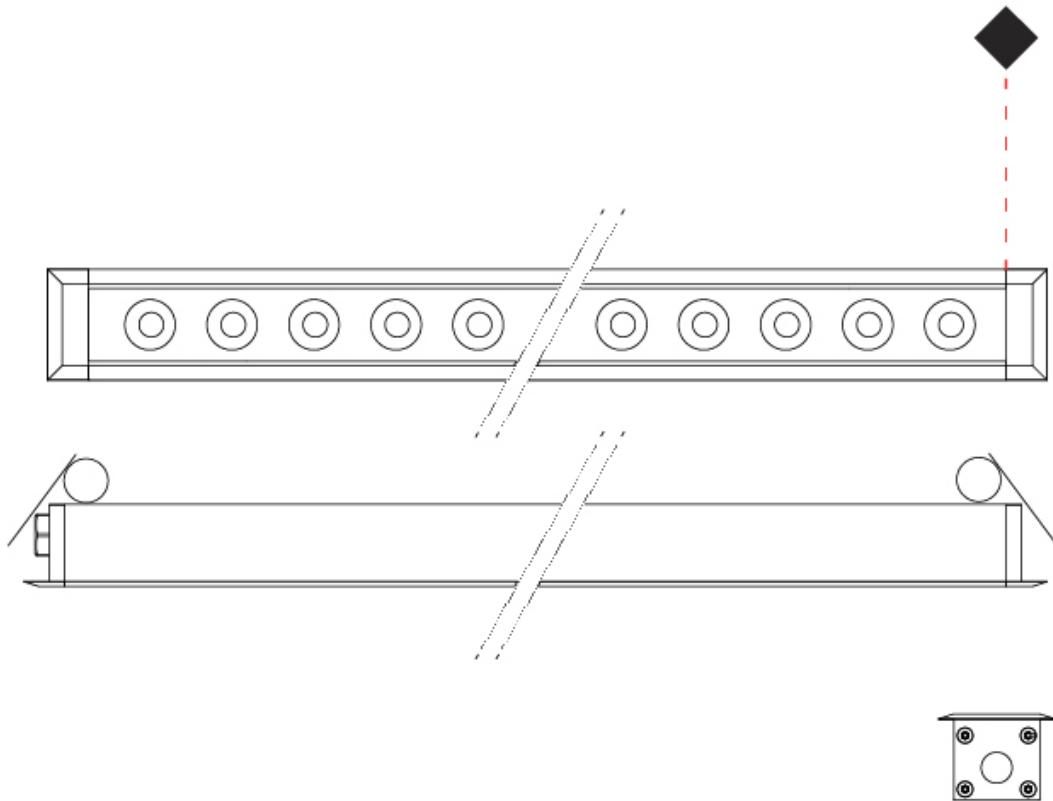

MINI CORNICHE RECESSED

E9Q114-

PROJECT	_____
TYPE	_____
SPECIFIER	_____
QUANTITY	_____
DATE	_____

E